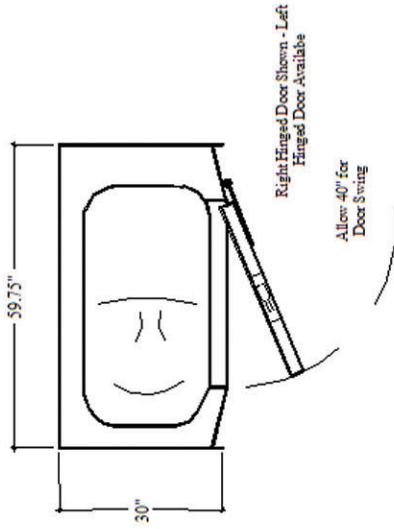

Access Walk In Tubs

Independent Home

Model: Access 30" x 60" x 38"

Independent Home

Size: 60" long x 30" wide x 38" high

Material: Triple Gel Coated Fiberglass

Operating Capacity: 55 gallons

Colors: White

Models: Left or Right hand door

Included:

- Inward swinging collapsing door
- Door is 37.5" Wide
- 21" seat height
- Slip-resistant tub floor
- A 7.5" Aluminum Safety Grab Bar
- Wheel Chair Accessable
- Quick Draining System
- Extension panel

Model: Access 30x60x38

Size: 60" long x 30" wide x 38" high

Weight: 225 LBS

Material: Fiberglass

Colors: White

Optional Jets: Water Jets, Air Jets

Front View

Top View

Rear View

Bottom View