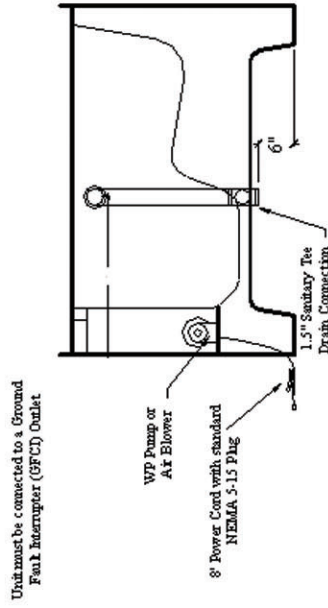

Access Walk In Tubs

Independent Home

Model: Access 30" x 60" x 38"

Independent Home

Size: 60" long x 30" wide x 38" high

Material: Triple Gel Coated Fiberglass

Operating Capacity: 55 gallons

Colors: White

Models: Left or Right hand door

Included:

- Inward swinging collapsing door
- Door is 37.5" Wide
- 21" seat height
- Slip-resistant tub floor
- A 7.5" Aluminum Safety Grab Bar
- Wheel Chair Accessable
- Quick Draining System
- Extension panel

Model: Access 30x60x38

Size: 60" long x 30" wide x 38" high

Weight: 225 LBS

Material: Fiberglass

Colors: White

Optional Jets: Water Jets, Air Jets

Front View

Top View

Rear View

Bottom View