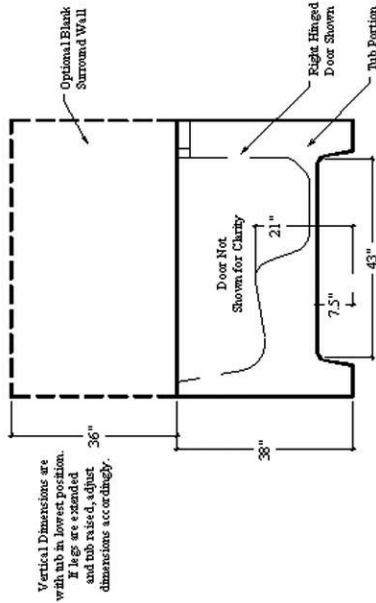

Access Walk In Tubs

Independent Home

Model: Access 30" x 60" x 38"

Independent Home

Size: 60" long x 30" wide x 38" high

Material: Triple Gel Coated Fiberglass

Operating Capacity: 55 gallons

Colors: White

Models: Left or Right hand door

Included:

- Inward swinging collapsing door
- Door is 37.5" Wide
- 21" seat height
- Slip-resistant tub floor
- A 7.5" Aluminum Safety Grab Bar
- Wheel Chair Accessable
- Quick Draining System
- Extension panel

Model: Access 30x60x38

Size: 60" long x 30" wide x 38" high

Weight: 225 LBS

Material: Fiberglass

Colors: White

Optional Jets: Water Jets, Air Jets

Front View

Top View

Rear View

Bottom View