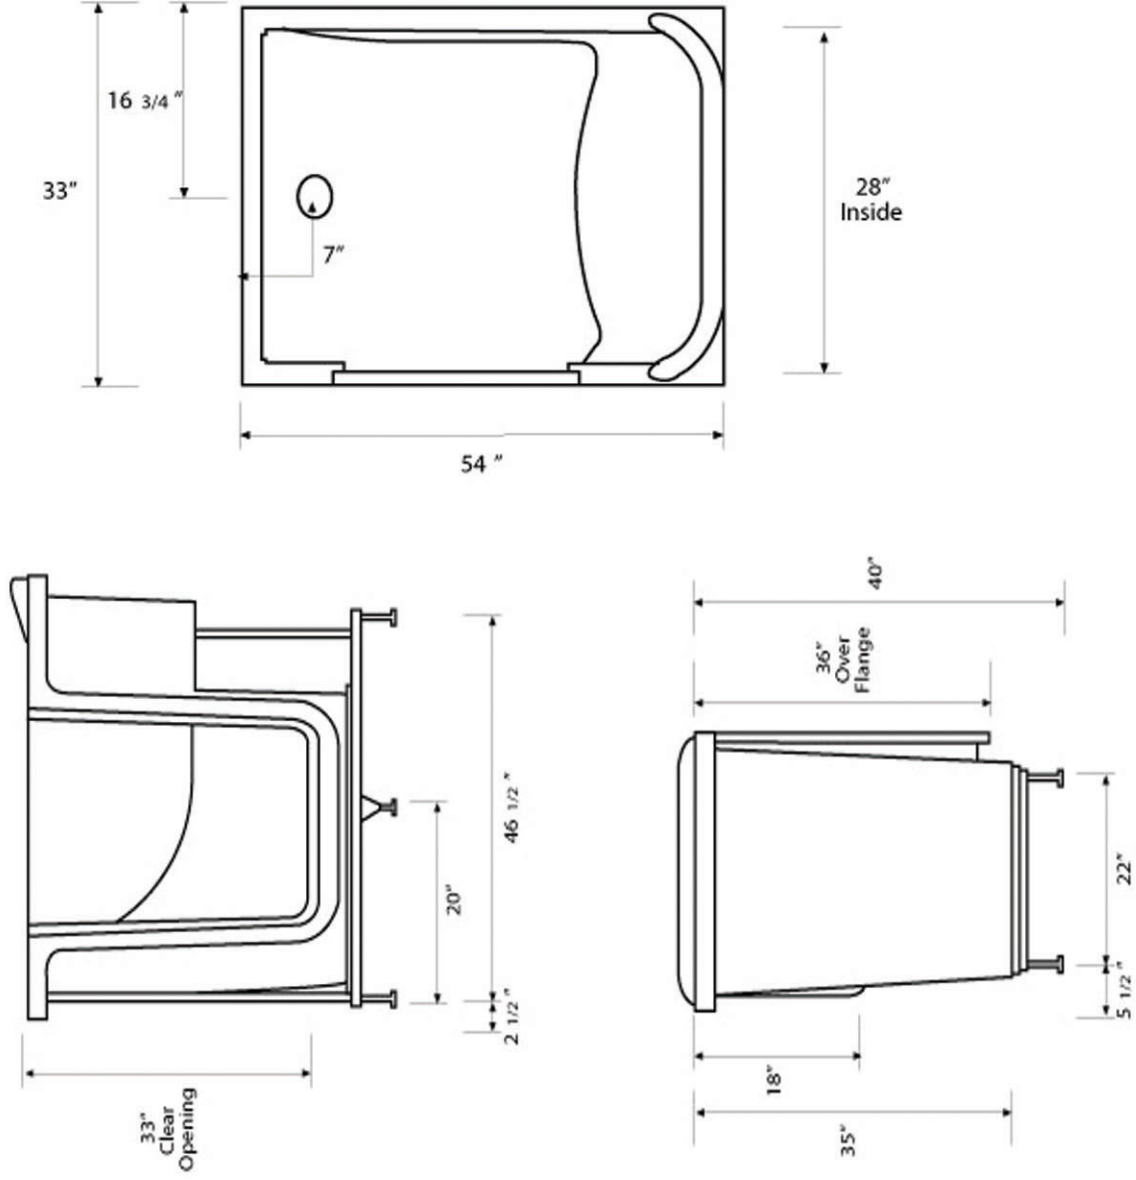

Imperial Walk In Tubs

Model: Imperial 33" x 54" x 40"

Independent Home

Size: 54" long x 33" wide x 40" high
Material: Triple Gel Coated Fiberglass
Operating Capacity: 55 gallons
Colors: White or Soft Cream
Models: Left or Right hand door

Included:

- Replaces and Fits into the Space of a Wide Existing Bathtub
- Anti Slip Floor and Seat
- 17" High Seat
- Height Allows for a DEEP SOAK
- Lifetime Manufacturer's Warranty on the Door Seal
- 16 Jet Hydrotherapy Spa
- Hydrotherapy Hot Temperature Maintainer
- 25.25" Extra Wide Outward Opening Door
- Thermostatic Mixing Valve Control Unit
- Hand-held Shower Head Included
- Removable Long Door-Side Panel
- Fixtures are in Chrome

Options:

- Short-End Side Panel(s)
- Gold tone Fixtures

Walk In Tubs

Model: Imperial 33x54x40

Model: Imperial 33x53x40
 Size: 54" long x 33" wide x 40" high
 Weight: 225 LBS
 Material: Fiberglass
 Colors: White or Cream
 Standard Jets: Air Jets