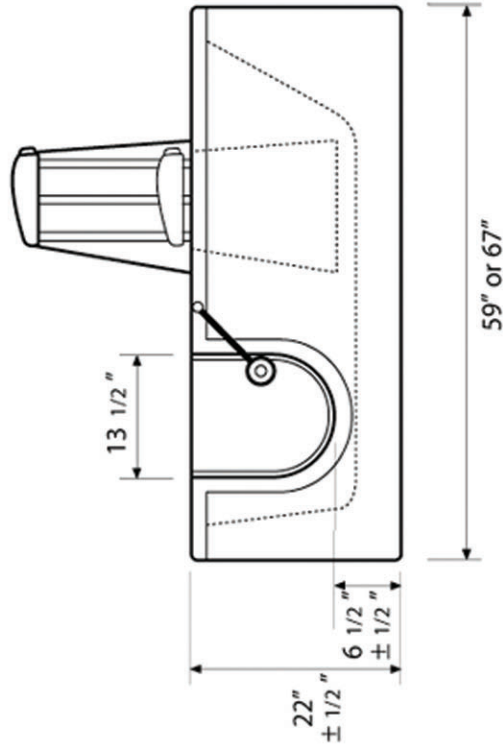

Model: Royal 27.5x59x22

Model: Royal 27.5x59x22

Size: 59" long x 27.5" wide x 22" high

Weight: 225 LBS

Material: Fiberglass

Colors: White or Cream

Standard Jets: Air Jets

Independent Home

Independent Home Walk In Tubs

Phone: 800-373-4322

Fax: 914-909-4351

www.IndependentHome.com