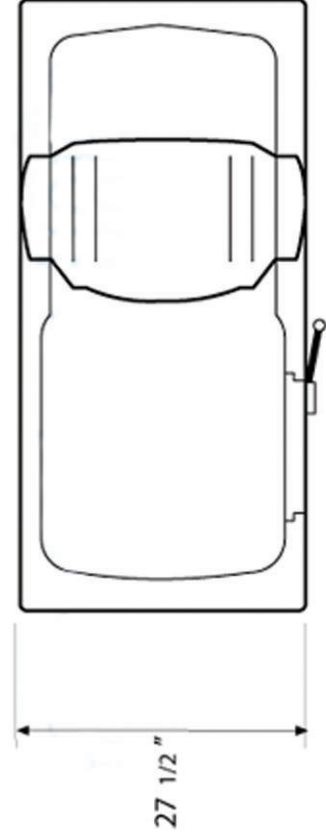

Model: Royal 27.5x59x22

Model: Royal 27.5x59x22

Size: 59" long x 27.5" wide x 22" high

Weight: 225 LBS

Material: Fiberglass

Colors: White or Cream

Standard Jets: Air Jets

Independent Home

Independent Home Walk In Tubs

Phone: 800-373-4322

Fax: 914-909-4351

www.IndependentHome.com