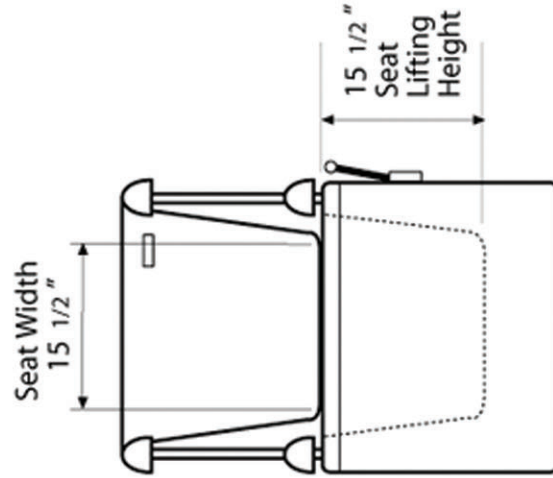

Model: Royal 27.5x59x22

Model: Royal 27.5x59x22

Size: 59" long x 27.5" wide x 22" high

Weight: 225 LBS

Material: Fiberglass

Colors: White or Cream

Standard Jets: Air Jets

Independent Home

Independent Home Walk In Tubs

Phone: 800-373-4322

Fax: 914-909-4351

www.IndependentHome.com